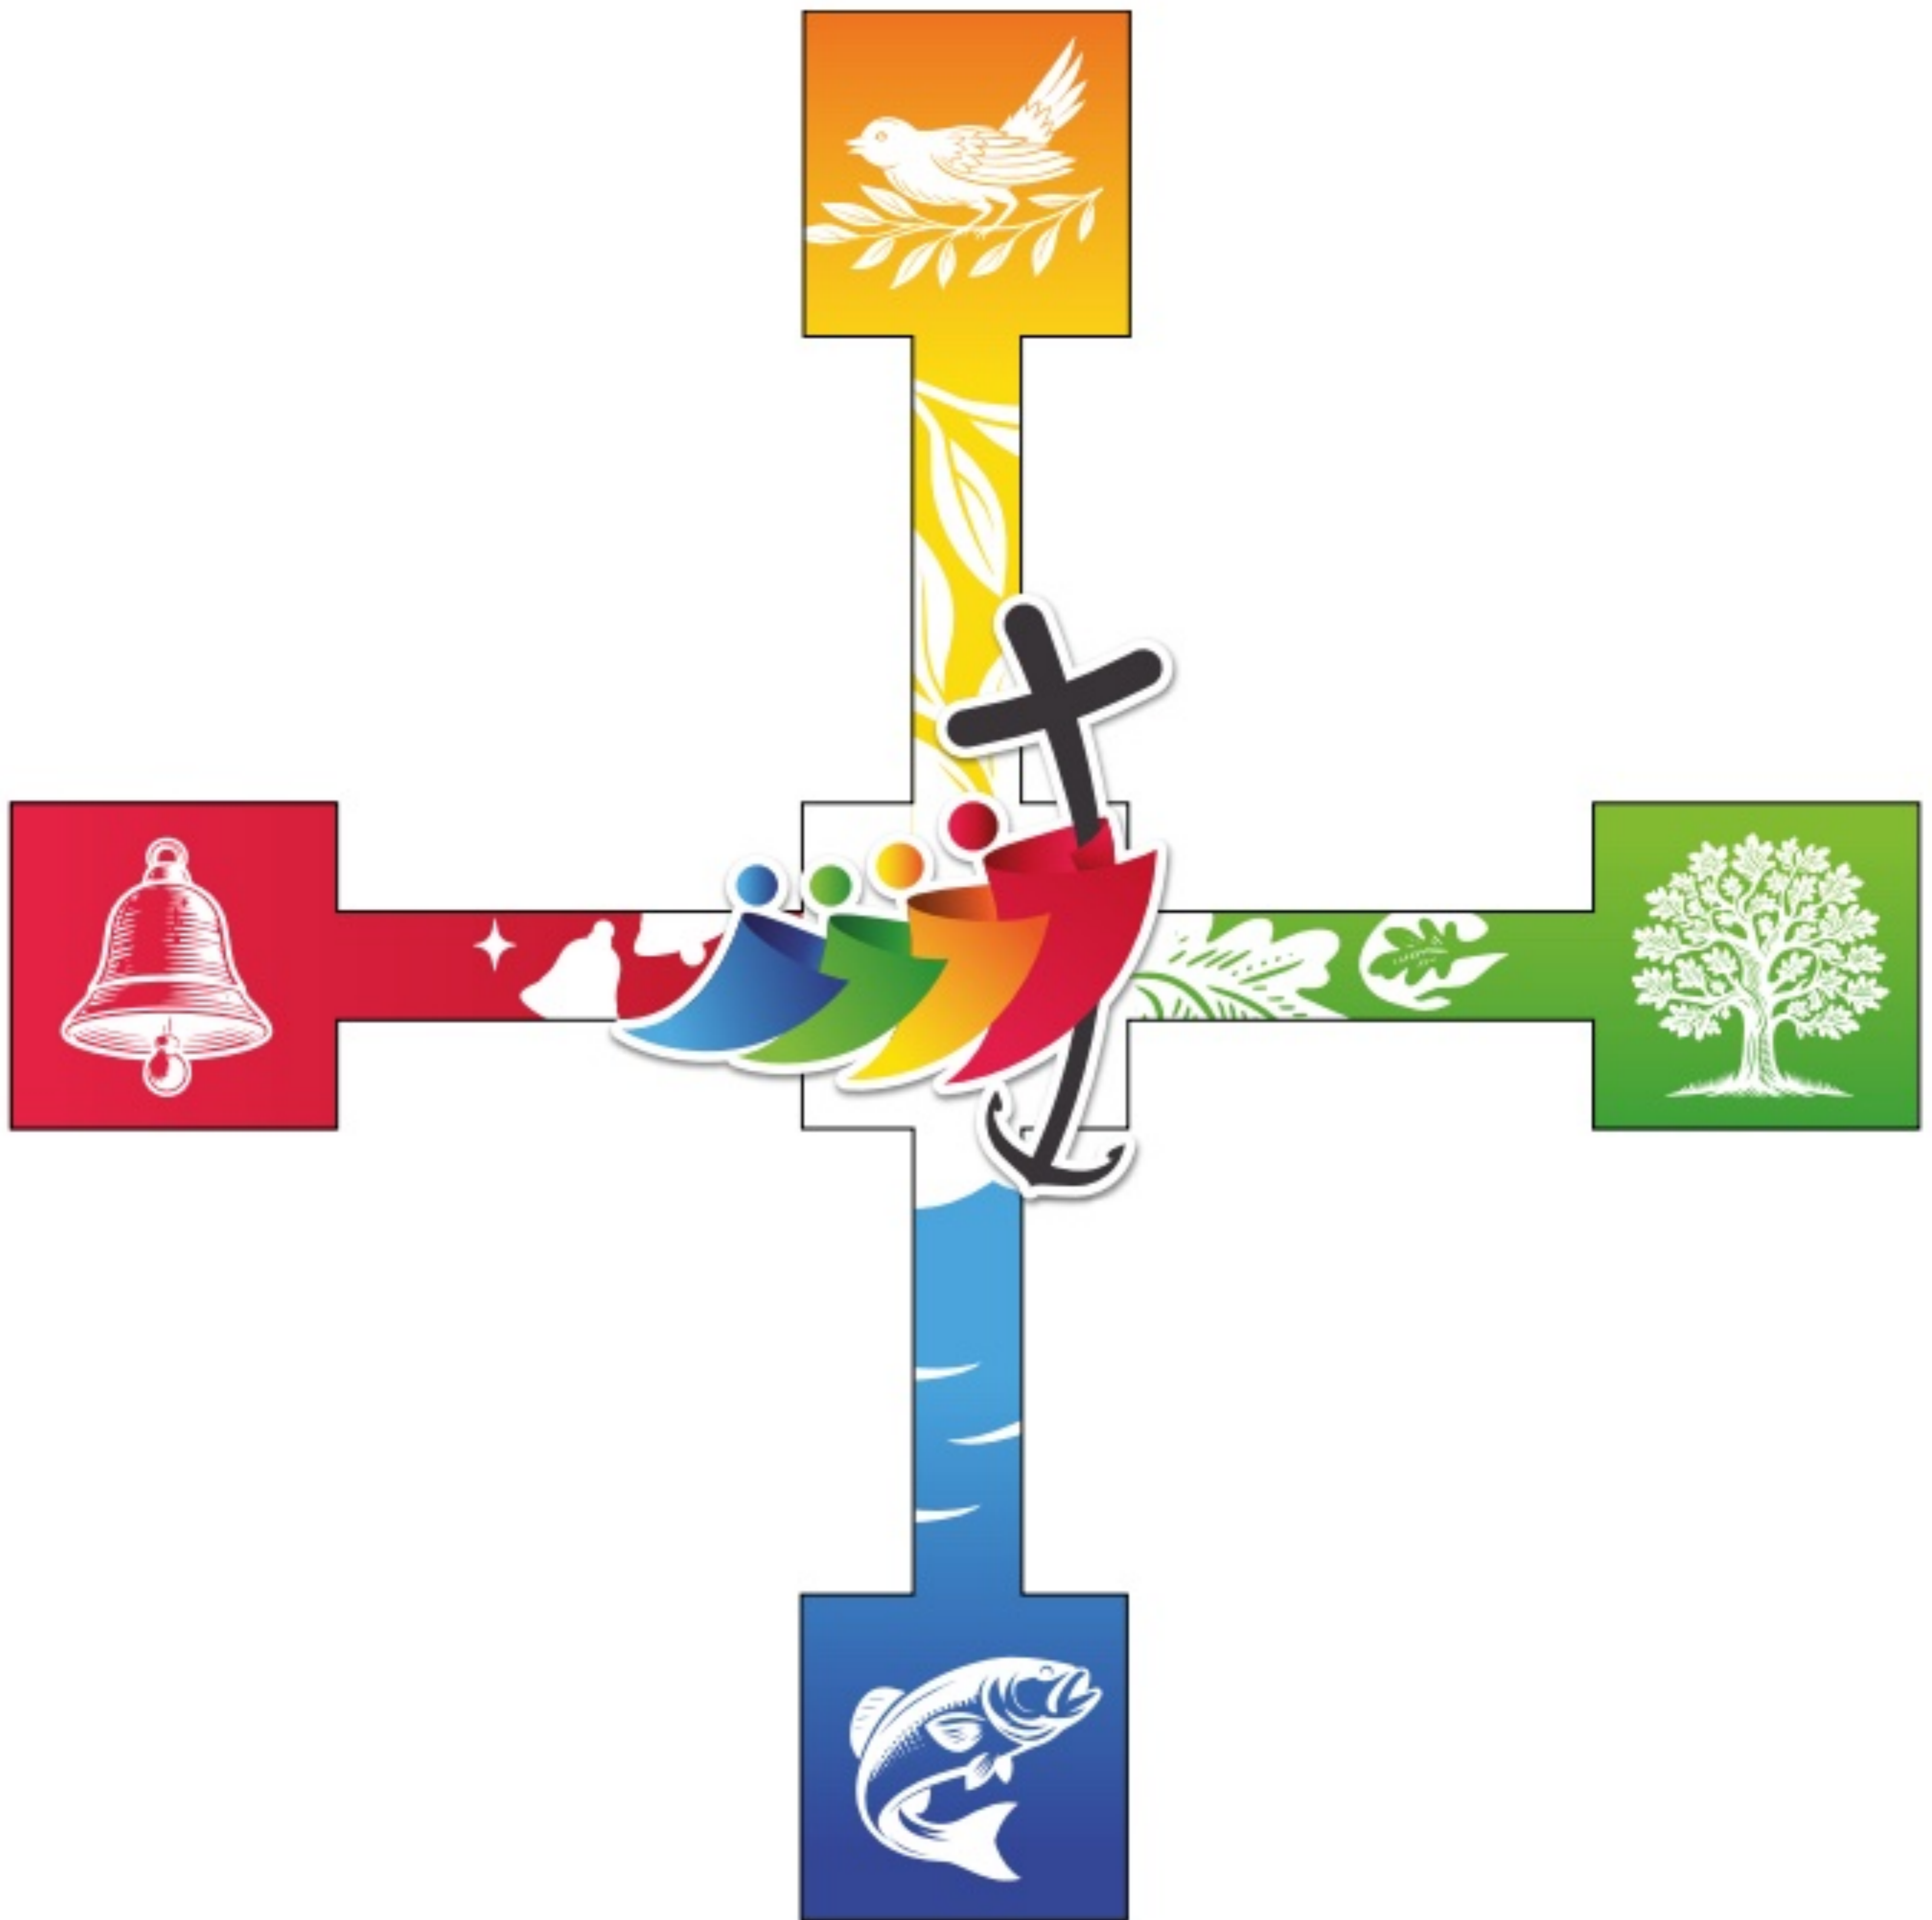

# PILGRIMS OF HOPE

## HOLY YEAR 2025

### **ARCHDIOCESE OF GLASGOW JUBILEE CROSS**

At the centre, the official emblem of the Holy Year depicts people from the four corners of the world in pilgrimage behind the Cross of Christ and anchored in faith.

The bird, fish, bell and tree are the traditional symbols of Saint Mungo, Patron of the Archdiocese.